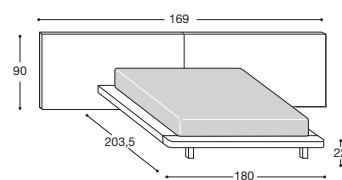

Mattresses / Materassi
L.cm.160 (180) x P. cm.195 (200)