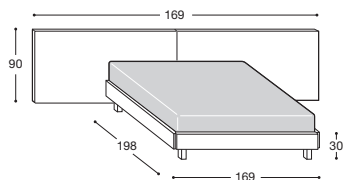

Mattresses / Materassi
L.cm.160 x P. cm.190